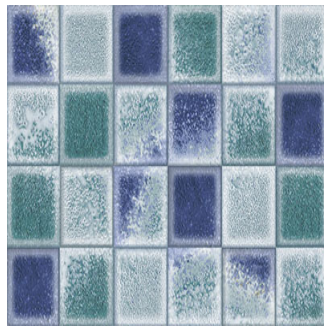

Perini Aqua Blue Decor

Size: 300 X 450 mm | **Design:** Stone | **Finish:** Glossy Finish in Ceramic wall Body | **Series:** Casa Digital

Front View

Scale View

Packaging Details

Size	No. of tiles in box	Coverage Area		Thickness
		sq/mtr	sq/ft	
300 X 450 mm	6.00	0.81	8.72	9.50