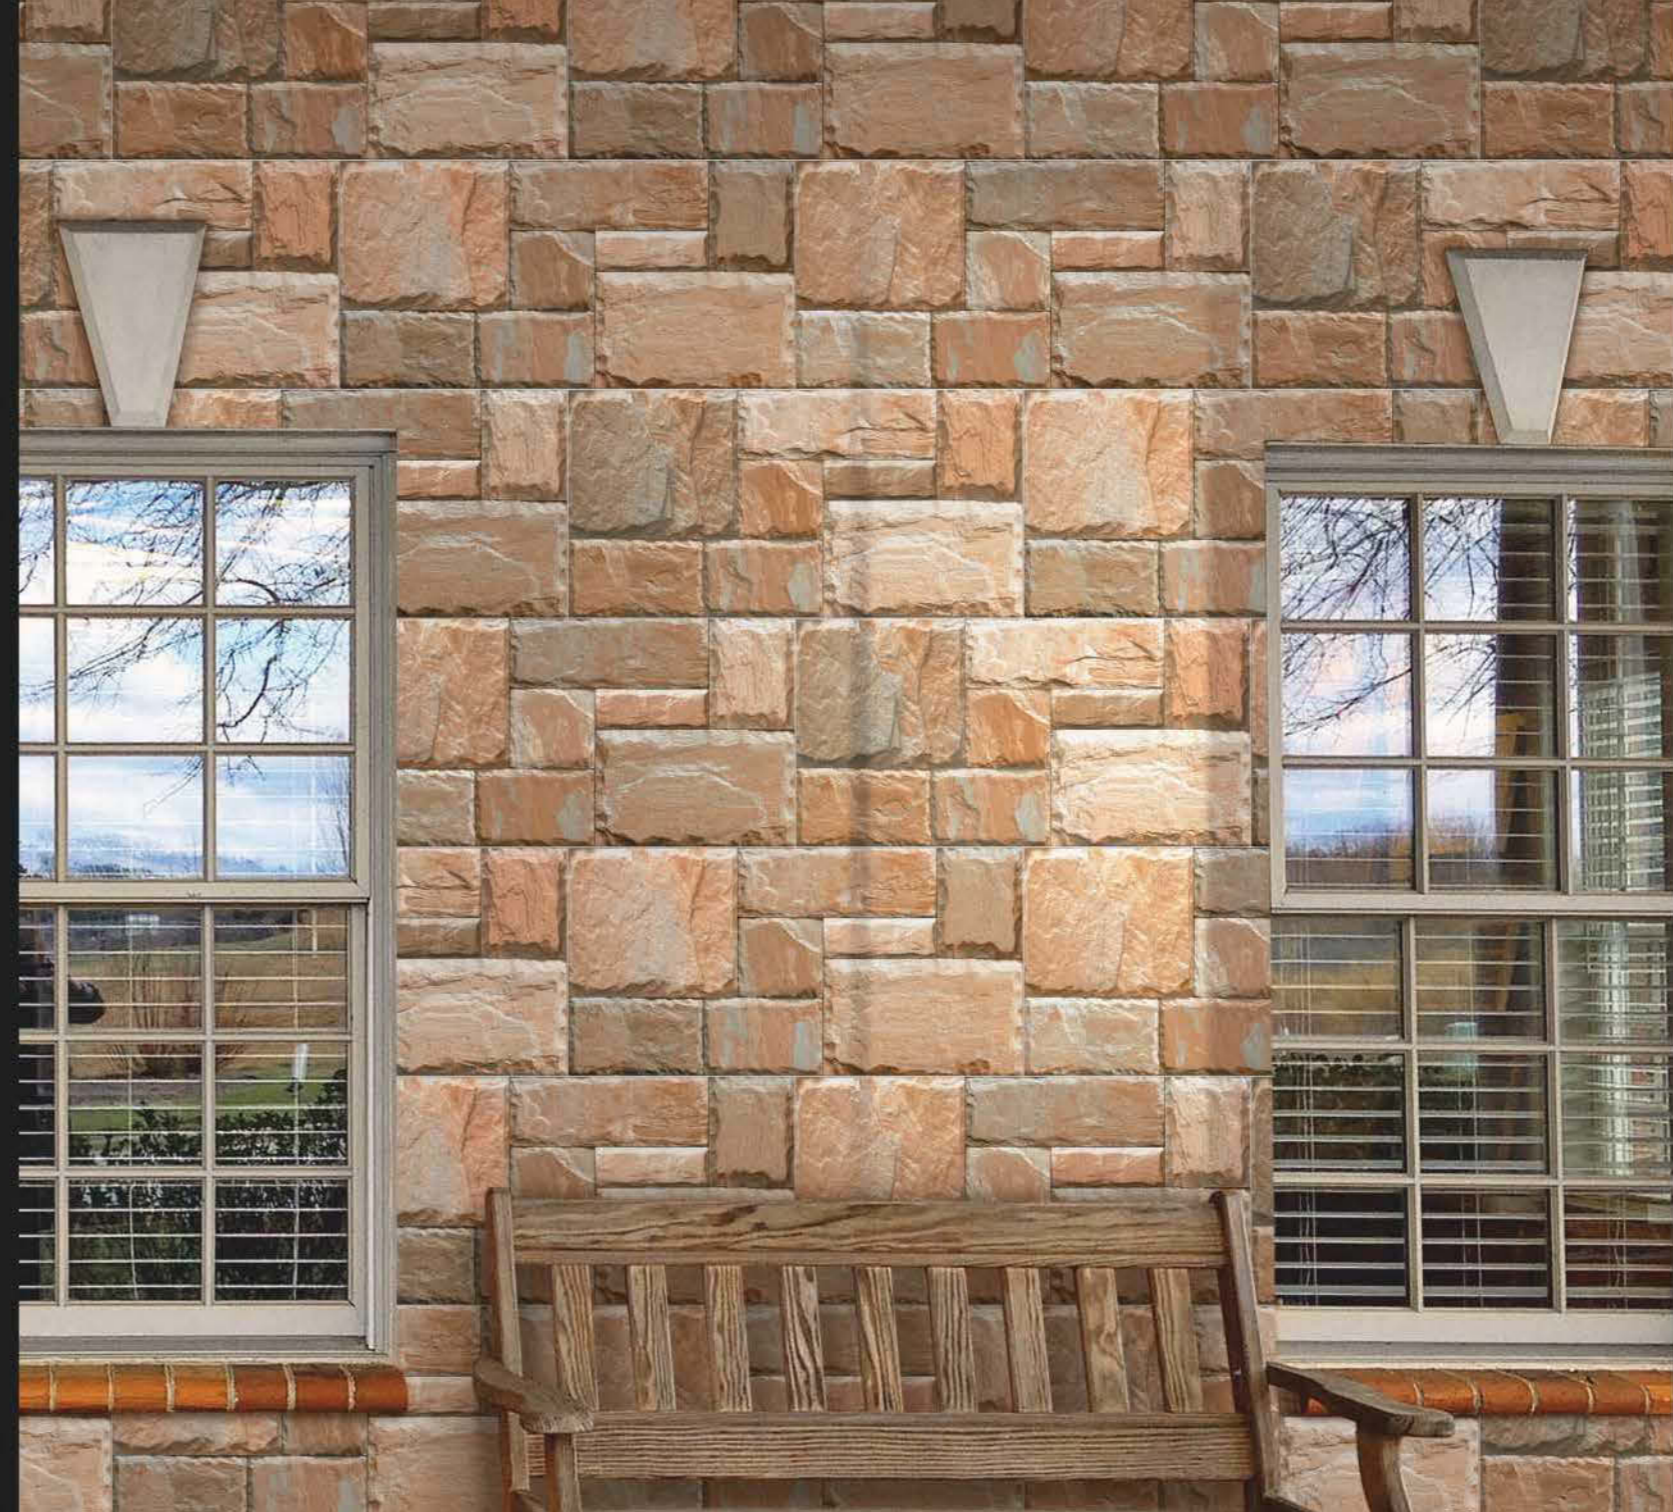

AUSTEN TAN
(Available in 3 random faces)

300 x 600 mm
Hard Matte