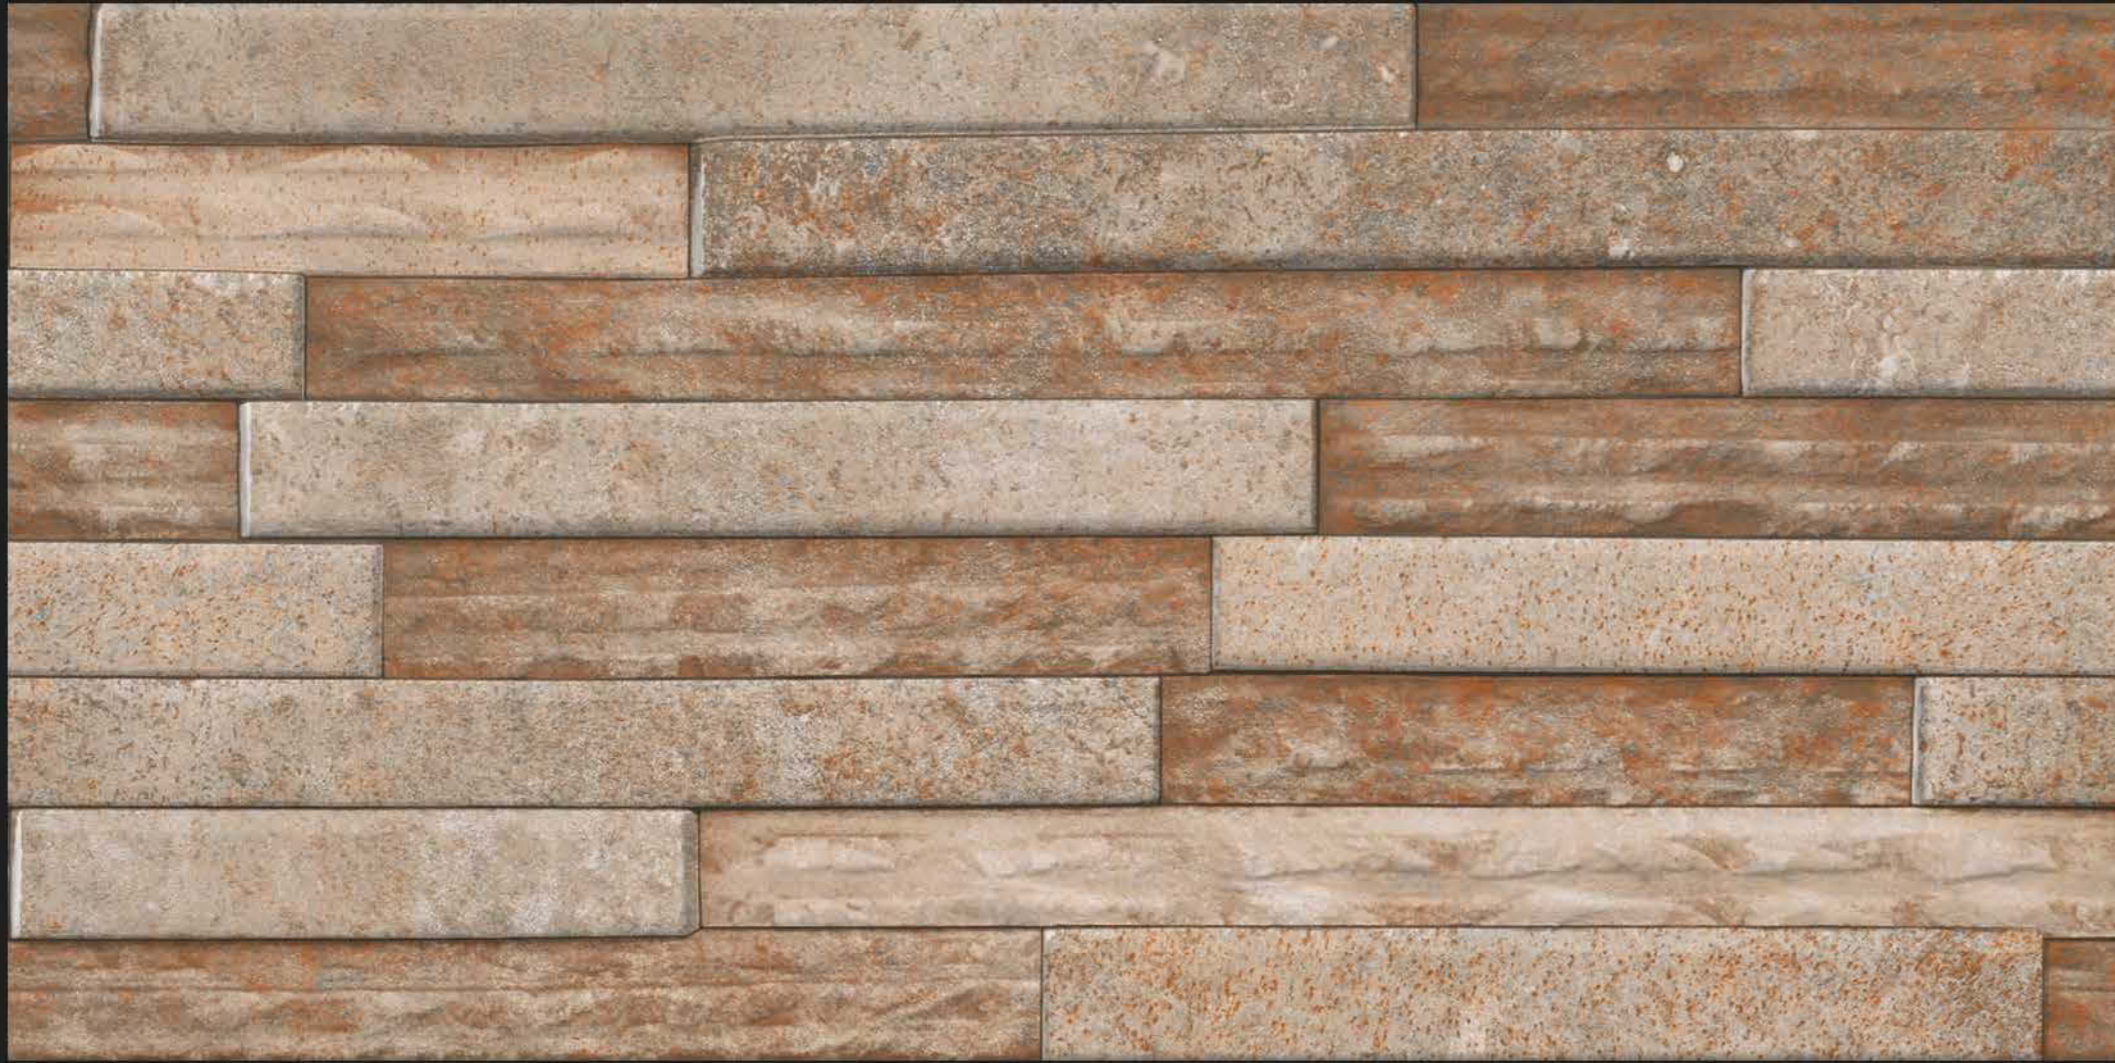

300 x 600 mm  
Hard Matte

**DOLMA NATURA**  
(Available in 3 random faces)

EVEREST TAN  
(Available in 3 random faces)

300 x 600 mm  
Hard Matte

EVEREST NATURA  
(Available in 3 random faces)

**KORAB WHITE**  
(Available in 3 random faces)