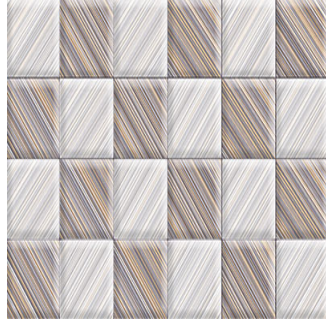

## Linea HI

**Size:** 250 X 375 mm | **Design:** Modern | **Finish:** Glossy Finish in Ceramic Wall Body | **Series:** Magma

Front View

Scale View