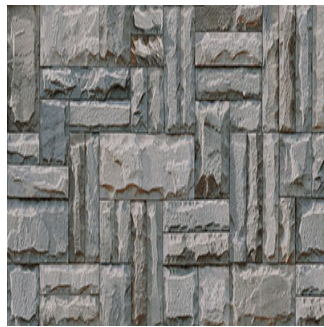

NITCO

Nuptse Gris

Size: 300 X 600 mm | **Design:** Stone | **Finish:** Rustic Finish in Vitrified Elevation Body | **Series:** Vitrified Ele.

Front View

Scale View

Packaging Details

Size	No. of tiles in box	Coverage Area		Thickness
		sq/mtr	sq/ft	
300 X 600 mm	6.00	1.08	11.63	9.50