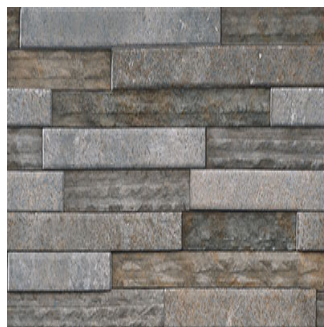

NITCO

Everest Natura

Size: 300 X 600 mm | **Design:** Stone | **Finish:** Rustic Finish in Vitrified Elevation Body | **Series:** Vitrified Ele.

Front View

Scale View

Packaging Details

Size	No. of tiles in box	Coverage Area		Thickness
		sq/mtr	sq/ft	
300 X 600 mm	6.00	1.08	11.63	9.50