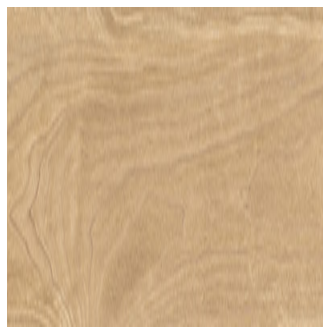

NITCO

Cassia Honey Pine

Size: 200x1200 mm | **Design:** Wood | **Finish:** Matte Finish in Glazed Vitrified Tiles Body | **Series:** Woodville

Front View

Scale View

Packaging Details

Size	No. of tiles in box	Coverege Area		Thickness
		sq/mtr	sq/ft	
200x1200 mm	4.00	0.96	10.33	10.00