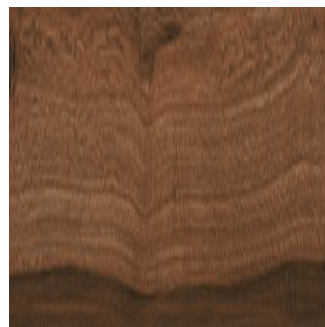

## WD Wenge Oscuro

**Size:** 200x1200 mm | **Design:** Wood | **Finish:** Rustic Finish in Glazed Vitrified Tiles Body | **Series:** Woodville

Front View

Scale View