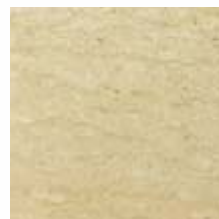

Sadarli Grey

Black Teak

Moon Cream

Bottochino

Perlato Sicilia

Grey William

Available in Colors

Stone Applications

*Price is indicative;
please check with our sales representative for more details.

ORDER YOUR MARBLE WINDOW SILLS & DOOR FRAMES NOW!

NITCO
TILES MARBLE MOSAICO

Also Available in Colors

Bottochino Crema

Dorlin Cream