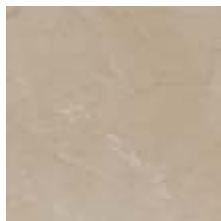

Sadarli Grey

Black Teak

Moon Cream

Bottochino

Perlato Sicilia

Grey William

Available in Colors

Stone Applications

*Price is indicative;
please check with our sales representative for more details.

ORDER YOUR MARBLE WINDOW SILLS & DOOR FRAMES NOW!

NITCO
TILES MARBLE MOSAICO

Also Available in Colors

Bottochino Crema

Dorlin Cream