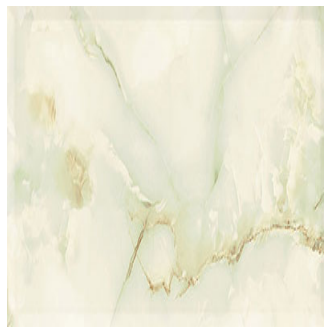

Cloudy Onyx green

Size: 300X600 mm | **Design:** Modern | **Finish:** Glossy Finish in Ceramic wall Body | **Series:** Ultima Digital

Front View

Scale View

Packaging Details

Size	No. of tiles in box	Coverege Area	
		sq/mtr	sq/ft
300X600 mm	5.0	0.9	9.69