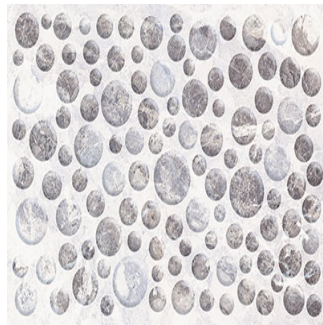

Misty Brown Decor

Size: 300X450 mm | **Design:** Marble | **Finish:** Glossy Finish in Ceramic wall Body | **Series:** Cosmic Digital HL N

Front View

Scale View

Packaging Details

Size	No. of tiles in box	Coverege Area	
		sq/mtr	sq/ft
300X450 mm	6.0	0.81	8.72