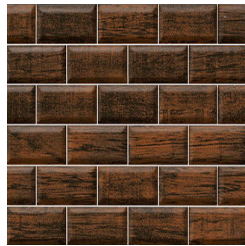

## Brick Wood Brown

**Size:** 300X450 mm | **Design:** Wood | **Finish:** Satin Matte Finish in Ceramic wall Body | **Series:** Cosmos Digital

Front View

Scale View