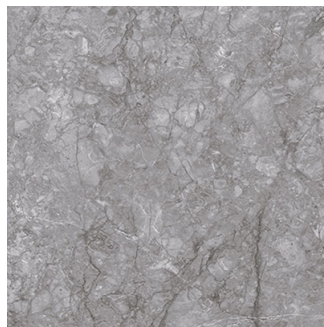

Crust Grey Williams

Size: 300X300 mm | **Design:** Marble | **Finish:** Matte Finish in Ceramic wall Body | **Series:** Crust New

Front View

Scale View

Packaging Details

Size	No. of tiles in box	Coverege Area	
		sq/mtr	sq/ft
300X300 mm	9.0	0.81	8.72