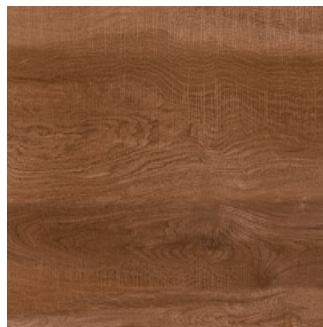

## KENRIDGE BROWN

**Size:** 300X600 mm | **Design:** Wood | **Finish:** Satin Matte Finish in Ceramic wall Body | **Series:** Ultima Dig New

Front View

Scale View