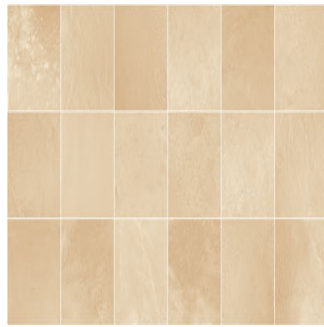

## Murano Creme

**Size:** 300X600 mm | **Design:** Modern | **Finish:** Glossy Finish in Ceramic wall Body | **Series:** Casa Digital

Front View

Scale View