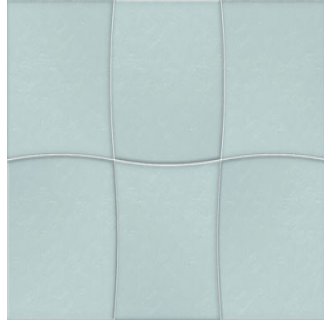

## Kids Benny Dark (Green)

**Size:** 300X450 mm | **Design:** Modern | **Finish:** Glossy Finish in Ceramic wall Body | **Series:** Cosmos Digital

Front View

Scale View