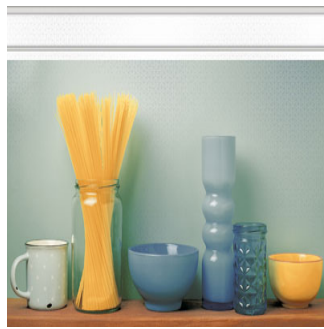

Bella Royal White Decor

Size: 300X450 mm | **Design:** Marble | **Finish:** Glossy Finish in Ceramic wall Body | **Series:** Cosmos Digital

Front View

Scale View

Packaging Details

| Size | No. of tiles in box | Coverege Area | |
|------------|---------------------|---------------|-------|
| | | sq/mtr | sq/ft |
| 300X450 mm | 6.0 | 0.81 | 8.72 |