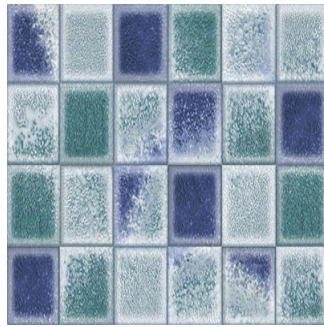

Perini Aqua Blue Decor

Size: 300X450 mm | **Design:** Modern | **Finish:** Satin Matte Finish in Ceramic wall Body | **Series:** Casa Digital

Front View

Scale View

Packaging Details

Size	No. of tiles in box	Coverege Area	
		sq/mtr	sq/ft
300X450 mm	6.0	0.81	8.72